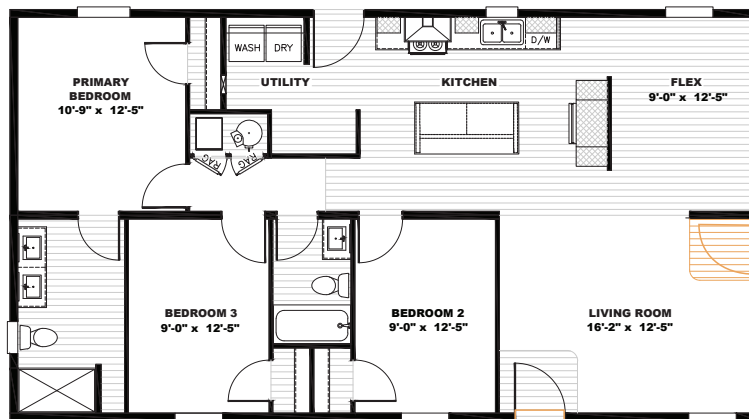

Tempo

Under Pressure

TEM28483AH22 | 3 beds | 2 baths | 1,264 sq. ft.

View This Plan Online

 Alternate Layout: Optional Door Location

- Full Drywall Throughout
- DuraCraft® Cabinets
- Frigidaire® Stainless Steel Appliance Package
- Craftsman Style Front Door
- Ecobee® Smart Thermostat
- Carrier® Furnace