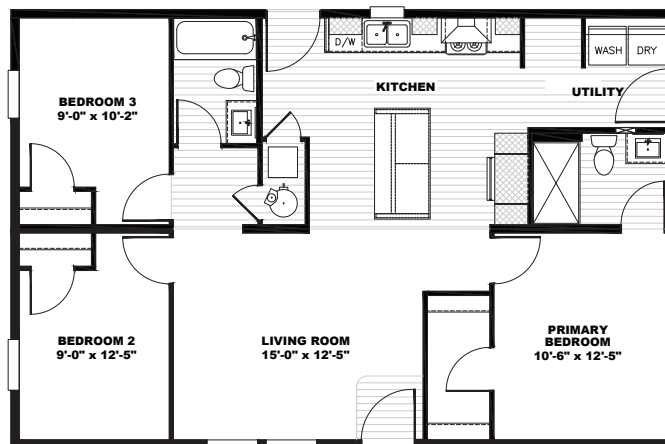

Tempo

Sweet Dreams

TEM28403AH22 | 3 beds | 2 baths | 1,053 sq. ft.

View This Plan Online

 Alternate Layout: Window IPO End Wall Door

- Full Drywall Throughout
- DuraCraft® Cabinets
- Frigidaire® Stainless Steel Appliance Package
- Craftsman Style Front Door
- Ecobee® Smart Thermostat
- Carrier® Furnace