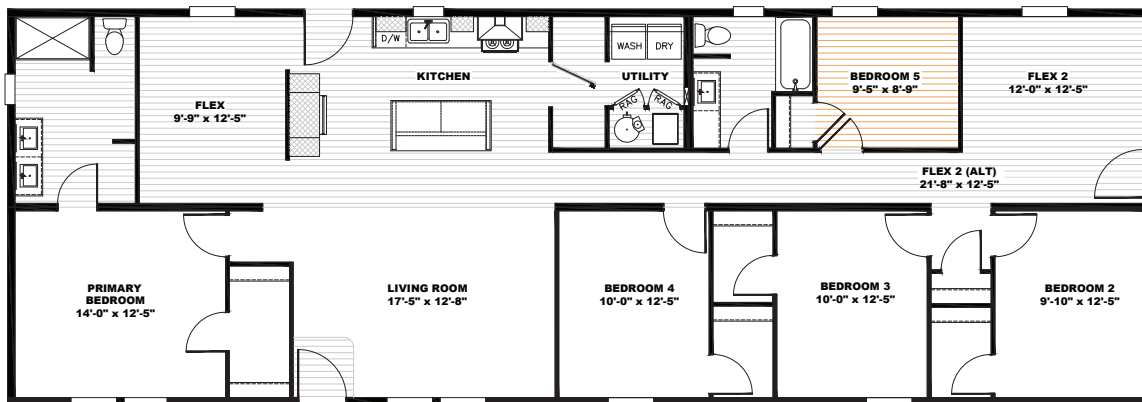

Tempo

Superfly

TEM28765AH22 | 5 beds | 2 baths | 2,001 sq. ft.

View This Plan Online

 Alternate Layout: 4 Bedroom / Large Flex Space

- Full Drywall Throughout
- DuraCraft® Cabinets
- Frigidaire® Stainless Steel Appliance Package
- Craftsman Style Front Door
- Ecobee® Smart Thermostat
- Carrier® Furnace