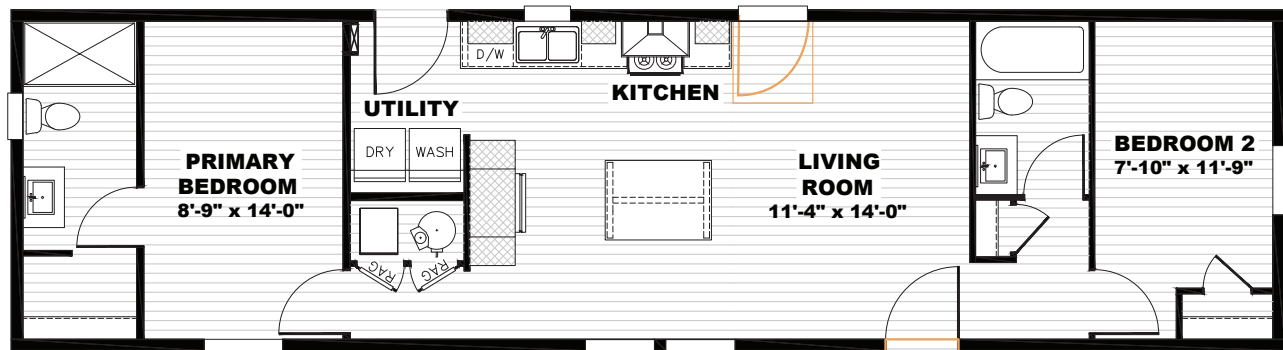

## Still the One

TEM16562AH22 | 2 beds | 2 baths | 840 sq. ft.

View This Plan Online

 Alternate Layout: Optional Door Location

- Full Drywall Throughout
- DuraCraft® Cabinets
- Frigidaire® Stainless Steel Appliance Package
- Craftsman Style Front Door
- Ecobee® Smart Thermostat
- Carrier® Furnace