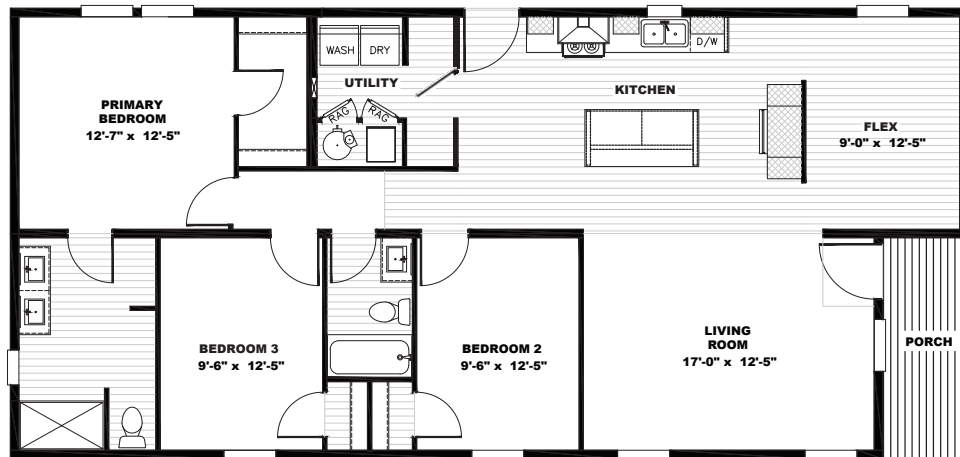

## Stayin' Alive

TIP28563AH22 | 3 beds | 2 baths | 1,475 sq. ft.

View This Plan Online

- Full Drywall Throughout
- DuraCraft® Cabinets
- Frigidaire® Stainless Steel Appliance Package
- Craftsman Style Front Door
- Ecobee® Smart Thermostat
- Carrier® Furnace