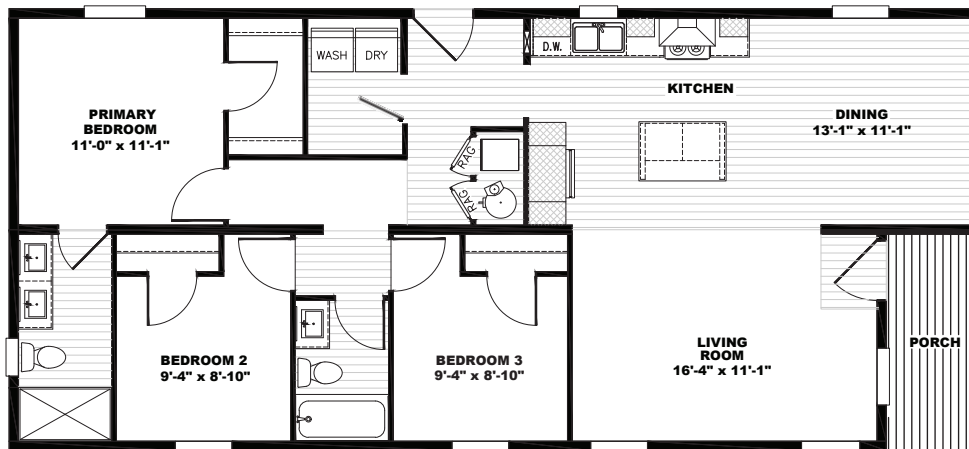

Tempo

Stand By Me

TIP24523AH22 | 3 beds | 2 baths | 1,231 sq. ft.

View This Plan Online

- Full Drywall Throughout
- DuraCraft® Cabinets
- Frigidaire® Stainless Steel Appliance Package
- Craftsman Style Front Door
- Ecobee® Smart Thermostat
- Carrier® Furnace