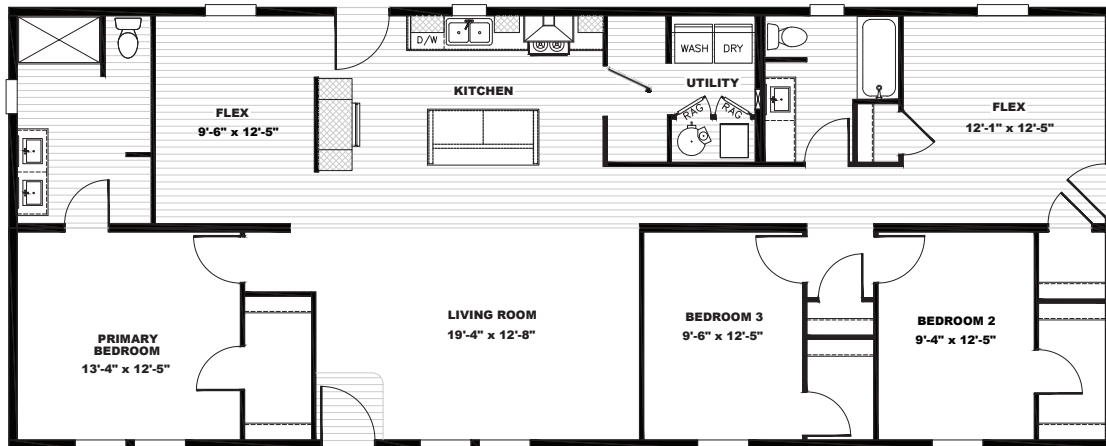

Tempo

Rocket Man

TEM28663AH22 | 3 beds | 2 baths | 1,738 sq. ft.

View This Plan Online

- Full Drywall Throughout
- DuraCraft® Cabinets
- Frigidaire® Stainless Steel Appliance Package
- Craftsman Style Front Door
- Ecobee® Smart Thermostat
- Carrier® Furnace