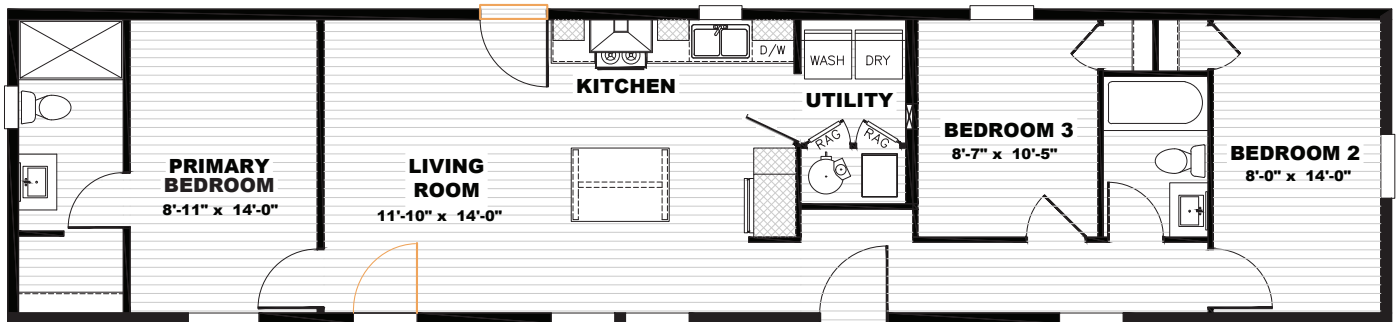

Tempo

Rhythm Nation

TEM16663AH22 | 3 beds | 2 baths | 990 sq. ft.

View This Plan Online

 Alternate Layout: Optional Door Location

- Full Drywall Throughout
- DuraCraft® Cabinets
- Frigidaire® Stainless Steel Appliance Package
- Craftsman Style Front Door
- Ecobee® Smart Thermostat
- Carrier® Furnace