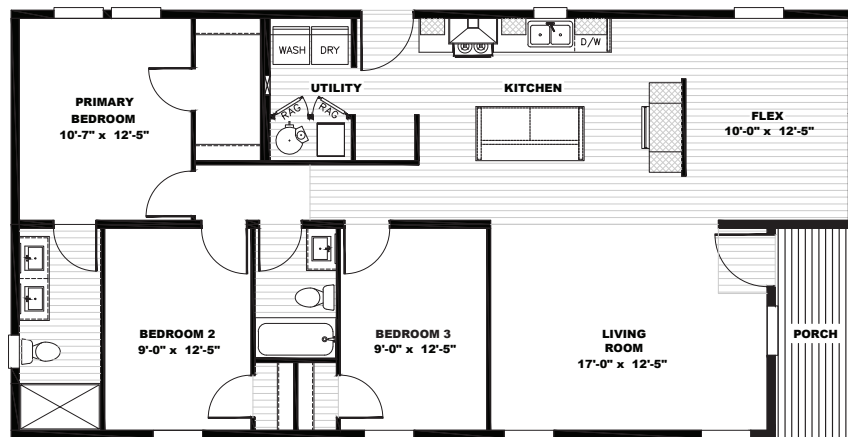

Tempo

Johnny B Goode

TIP28523AH22 | 3 beds | 2 baths | 1,369 sq. ft.

View This Plan Online

- Full Drywall Throughout
- DuraCraft® Cabinets
- Frigidaire® Stainless Steel Appliance Package
- Craftsman Style Front Door
- Ecobee® Smart Thermostat
- Carrier® Furnace