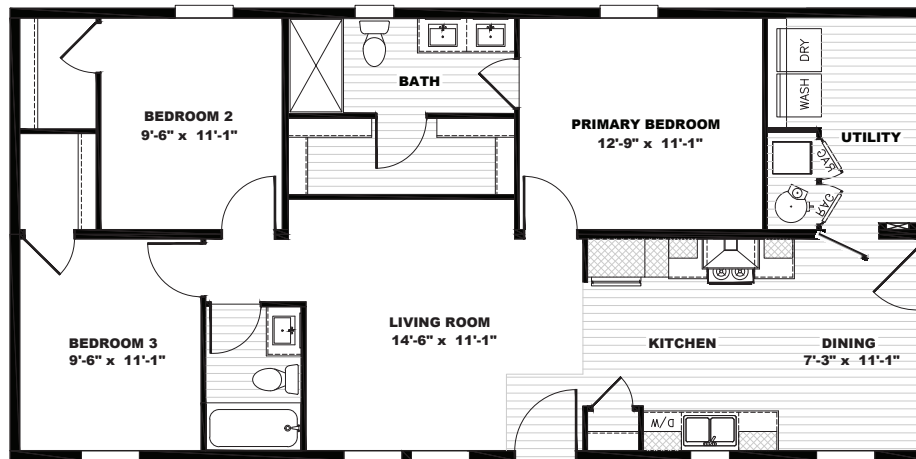

Tempo

Here Comes The Sun

TEM24483AH22 | 3 beds | 2 baths | 1,136 sq. ft.

View This Plan Online

- Full Drywall Throughout
- DuraCraft® Cabinets
- Frigidaire® Stainless Steel Appliance Package
- Craftsman Style Front Door
- Ecobee® Smart Thermostat
- Carrier® Furnace