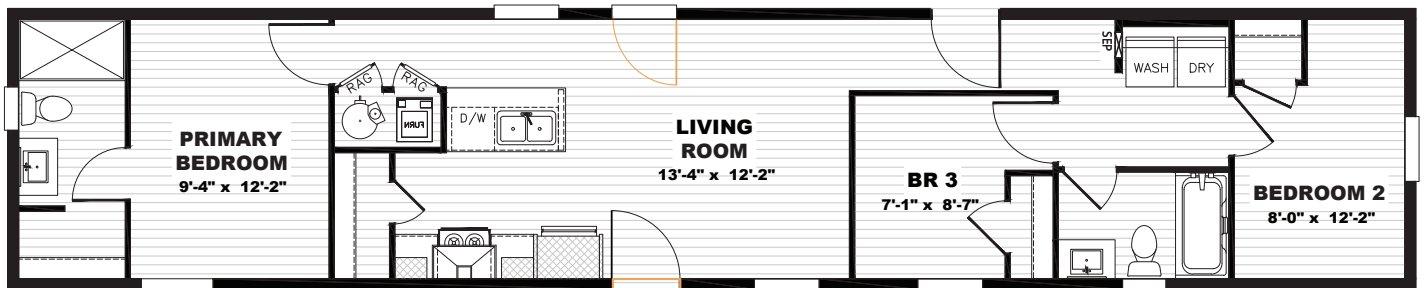

## Good Vibrations

TEM14663AH22 | 3 beds | 2 baths | 869 sq. ft.

View This Plan Online

 Alternate Layout: Optional Door Location

- Full Drywall Throughout
- DuraCraft® Cabinets
- Frigidaire® Stainless Steel Appliance Package
- Craftsman Style Front Door
- Ecobee® Smart Thermostat
- Carrier® Furnace