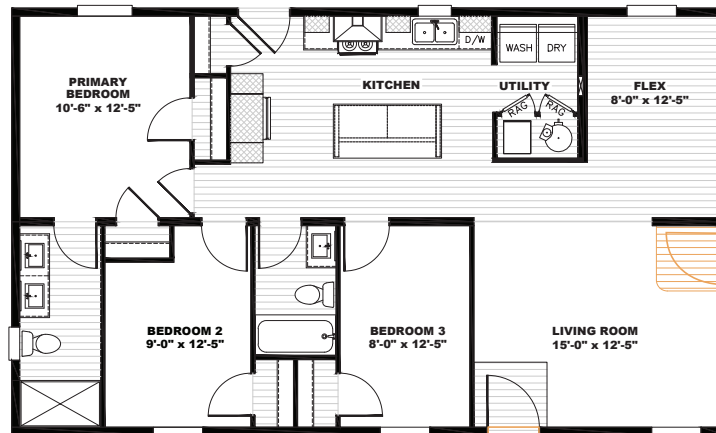

Tempo

Beautiful Morning

TEM28443AH22 | 3 beds | 2 baths | 1,159 sq. ft.

View This Plan Online

 Alternate Layout: Optional Door Location

- Full Drywall Throughout
- DuraCraft® Cabinets
- Frigidaire® Stainless Steel Appliance Package
- Craftsman Style Front Door
- Ecobee® Smart Thermostat
- Carrier® Furnace