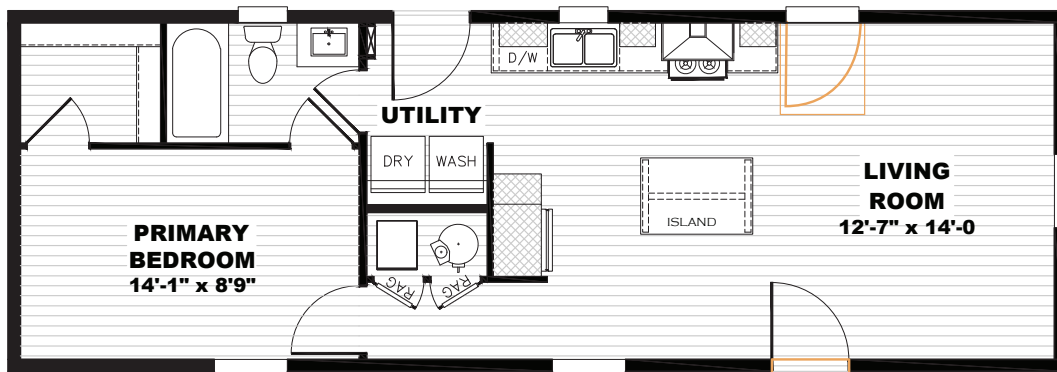

## Yesterday

TEM16441AH22 | 1 bed | 1 bath | 660 sq. ft.

View This Plan Online

🎵 Alternate Layout: Optional Door Location

- Full Drywall Throughout
- DuraCraft® Cabinets
- Frigidaire® Stainless Steel Appliance Package
- Craftsman Style Front Door
- Ecobee® Smart Thermostat
- Carrier® Furnace